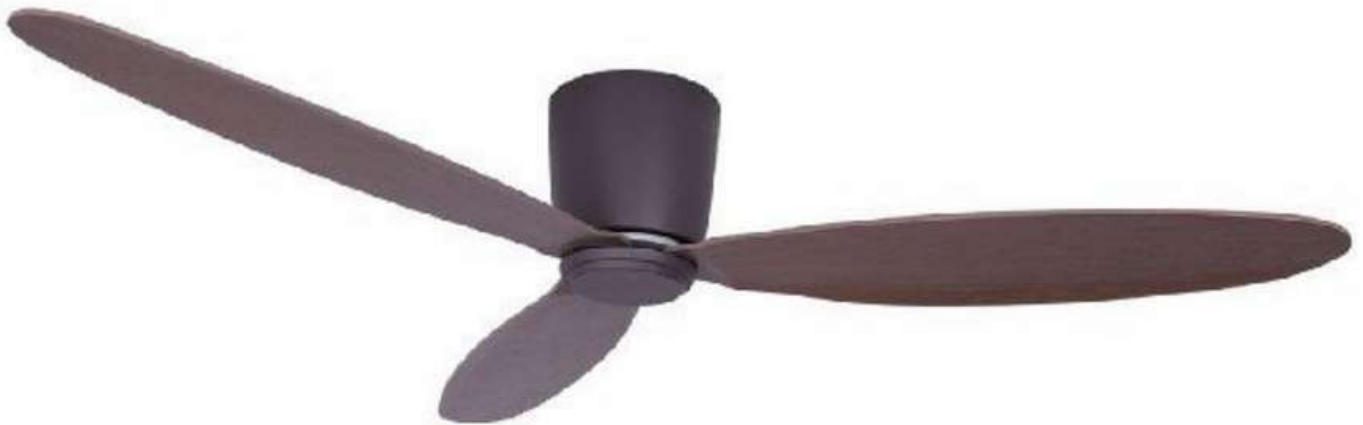

LUX SLR0038

Matt Black BLDC Motor with
Walnut Finish ABS Blades

- Size – 66" Fan
- Remote – Yes
- Airflow – 8,730 CFM
- Warranty – 5 Years
- Motor - BLDC
- MRP – Rs. 48,000

LUX VG0001

LUX VG0001

Full White