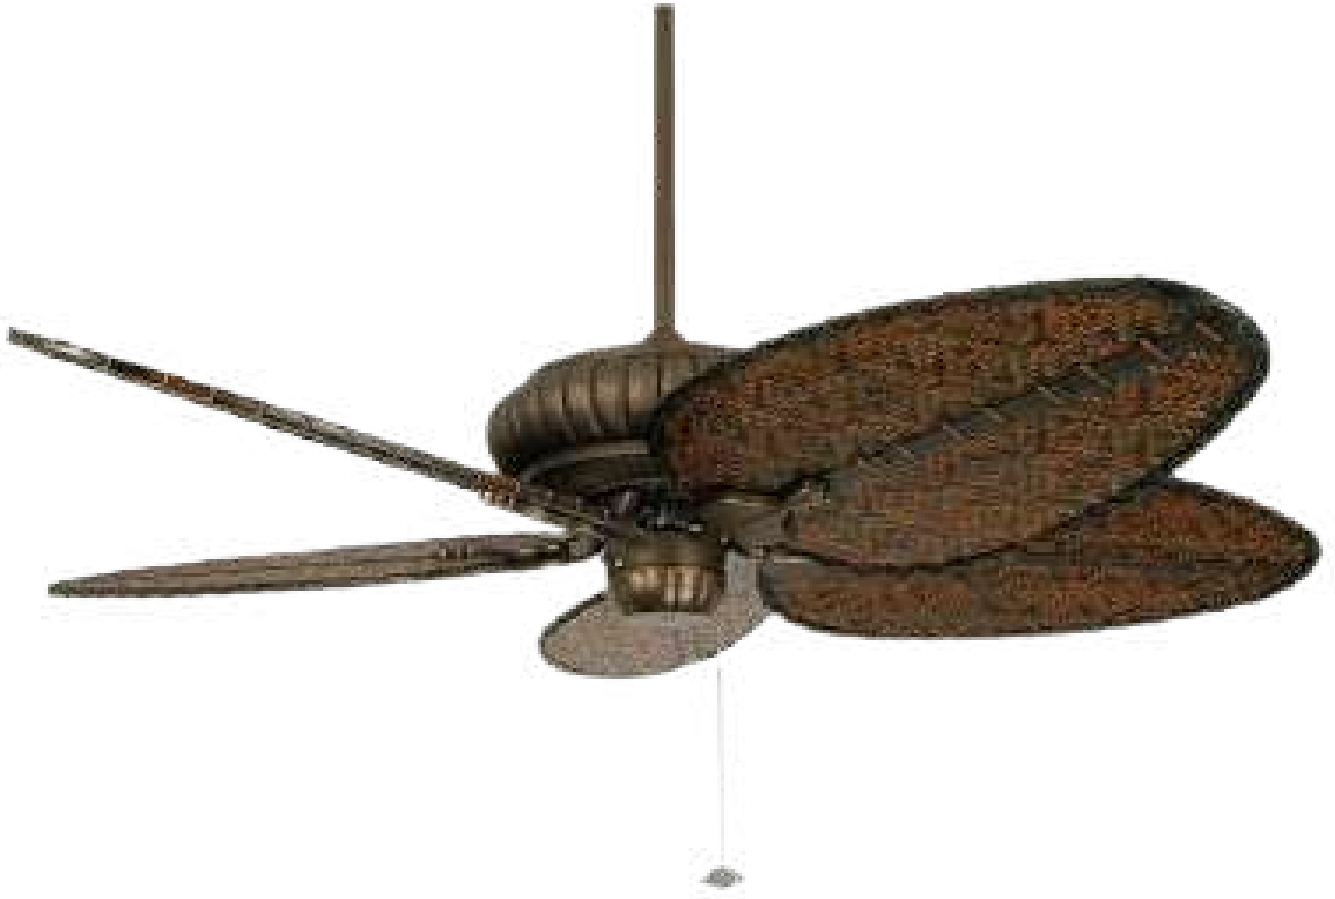

LUX FA0077

Bronze Motor with
Narrow Oval Composite Bamboo Blades

- Size - 52" Fan
- Remote - No
- Airflow - 5,217 CFM
- Warranty - 5 Years
- Motor - AC
- MRP - Rs. 88,000