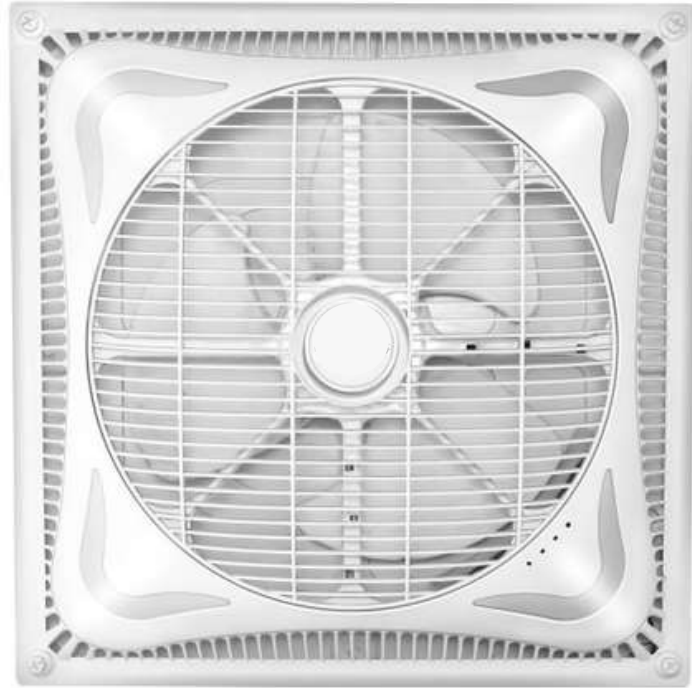

LUX V0050

White LED Fan with Remote