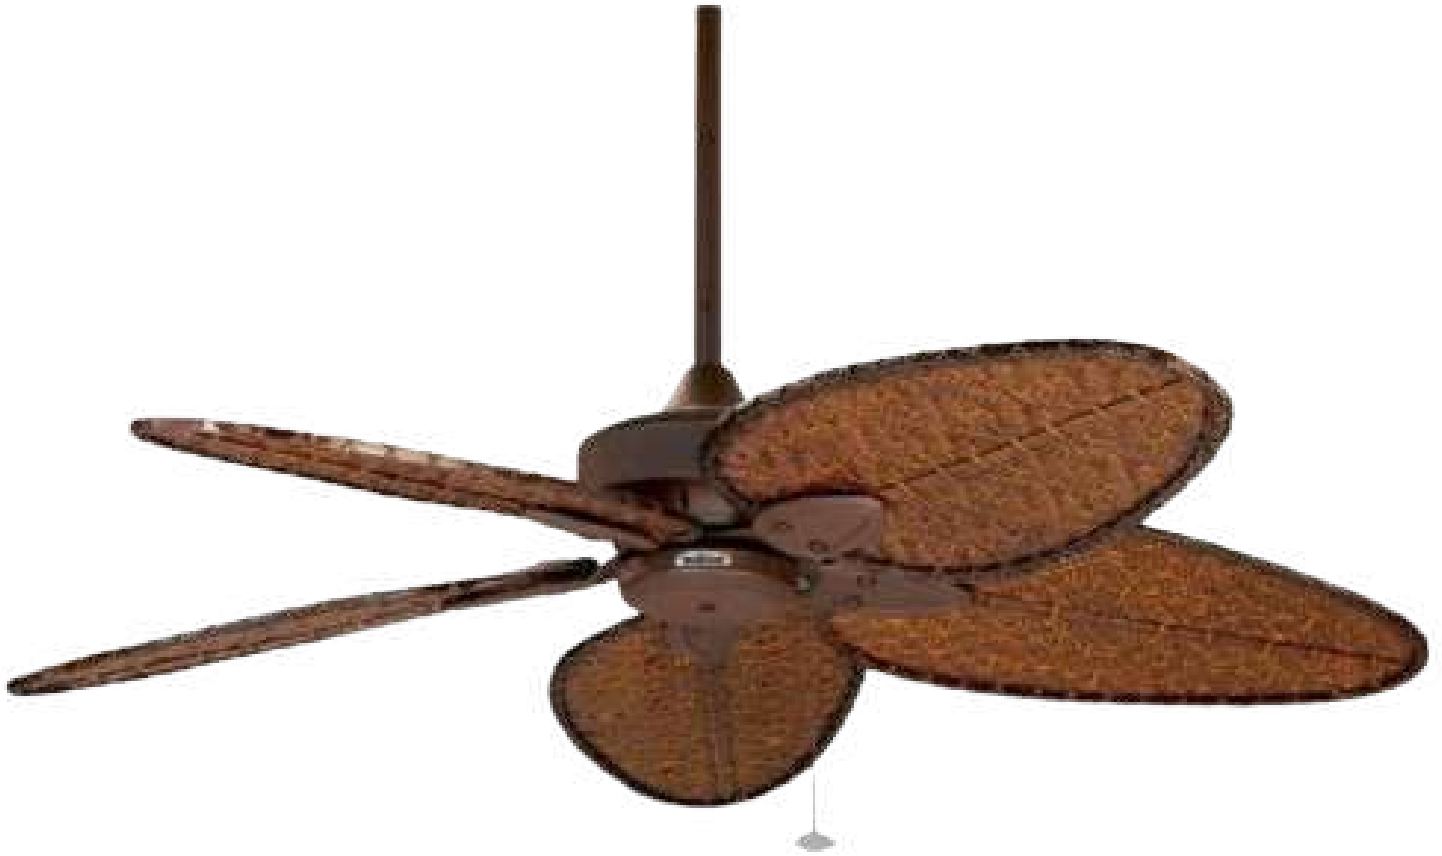

LUX LE NNN26

Rust Motor with Narrow Oval Composite
Bamboo Blades

- Size - 52" Fan
- Remote - No
- Airflow - 4,649 CFM
- Warranty - 5 Years
- Motor - AC
- MRP - Rs. 75,000