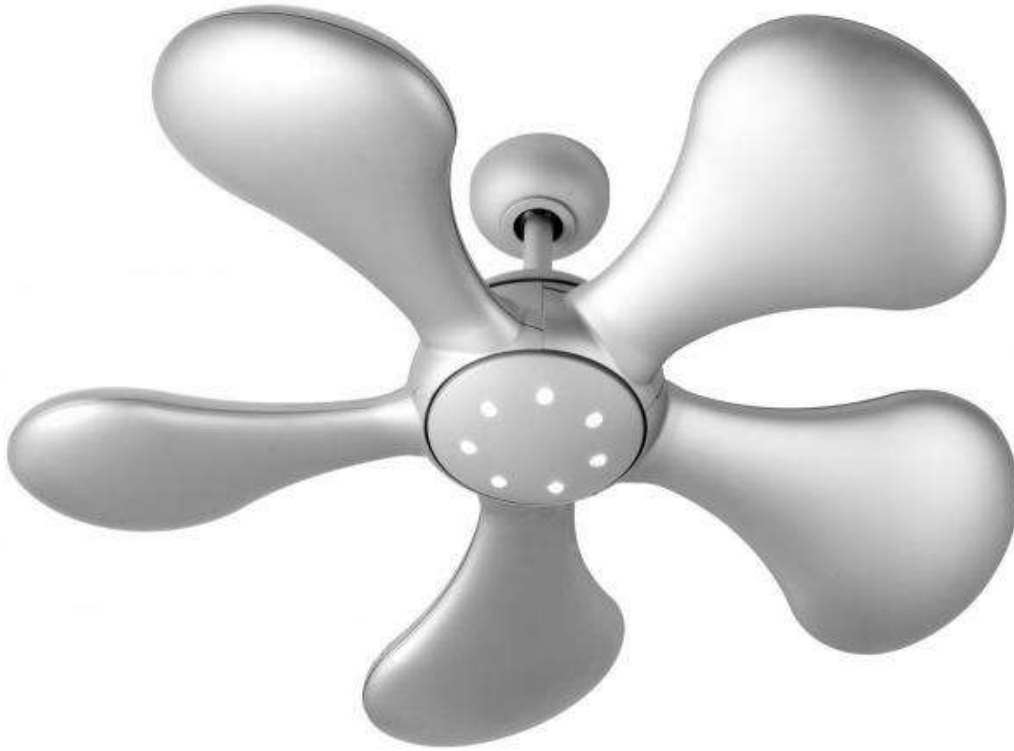

White

LUX 1048

Antique Brass

- Size - 44"/ 54" Fan
- Remote - Yes
- Airflow - 6,600 CFM
- Warranty - 15 Years
- Motor - AC
- MRP - Rs. 1,21,540

LUX 1051

Matt Silver

This Funky Fan with 7 LEDs is perfect for any kids or thematic rooms.